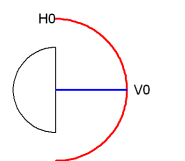

VH Planes

H0.0

V0.0

Flux 7200.00 lm
Maximum 366.00 cd/klm
Position H=0.00 V=10.00
Efficiency: 91.48%
Date: 17-11-2010
Asymmetric VH