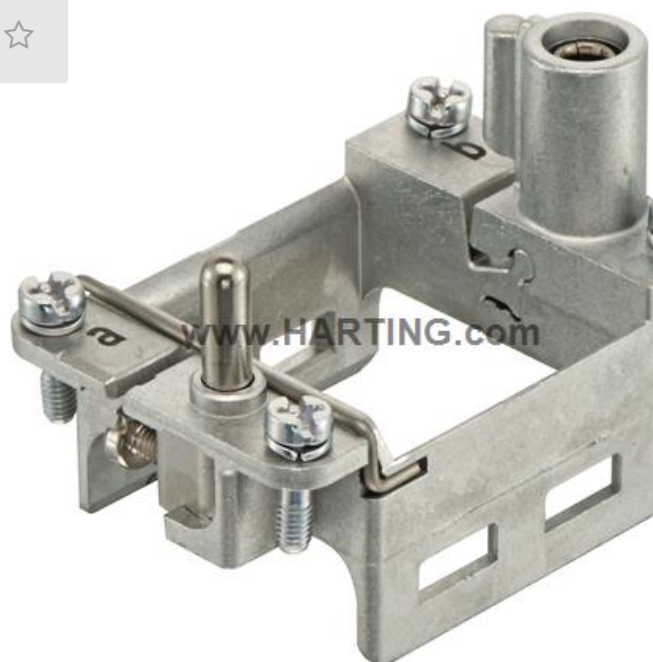

Industrial connectors Han® > Accessories
Image is for illustration purposes only

Han hinged frame plus, for 2 modules a-b

Hinged frame plus, for 2 modules, a ... b, Size: 6

Part number: 09 14 006 037 1

Please [login](#) or [register](#) for a free MyHARTING A
all information about product availability and yo